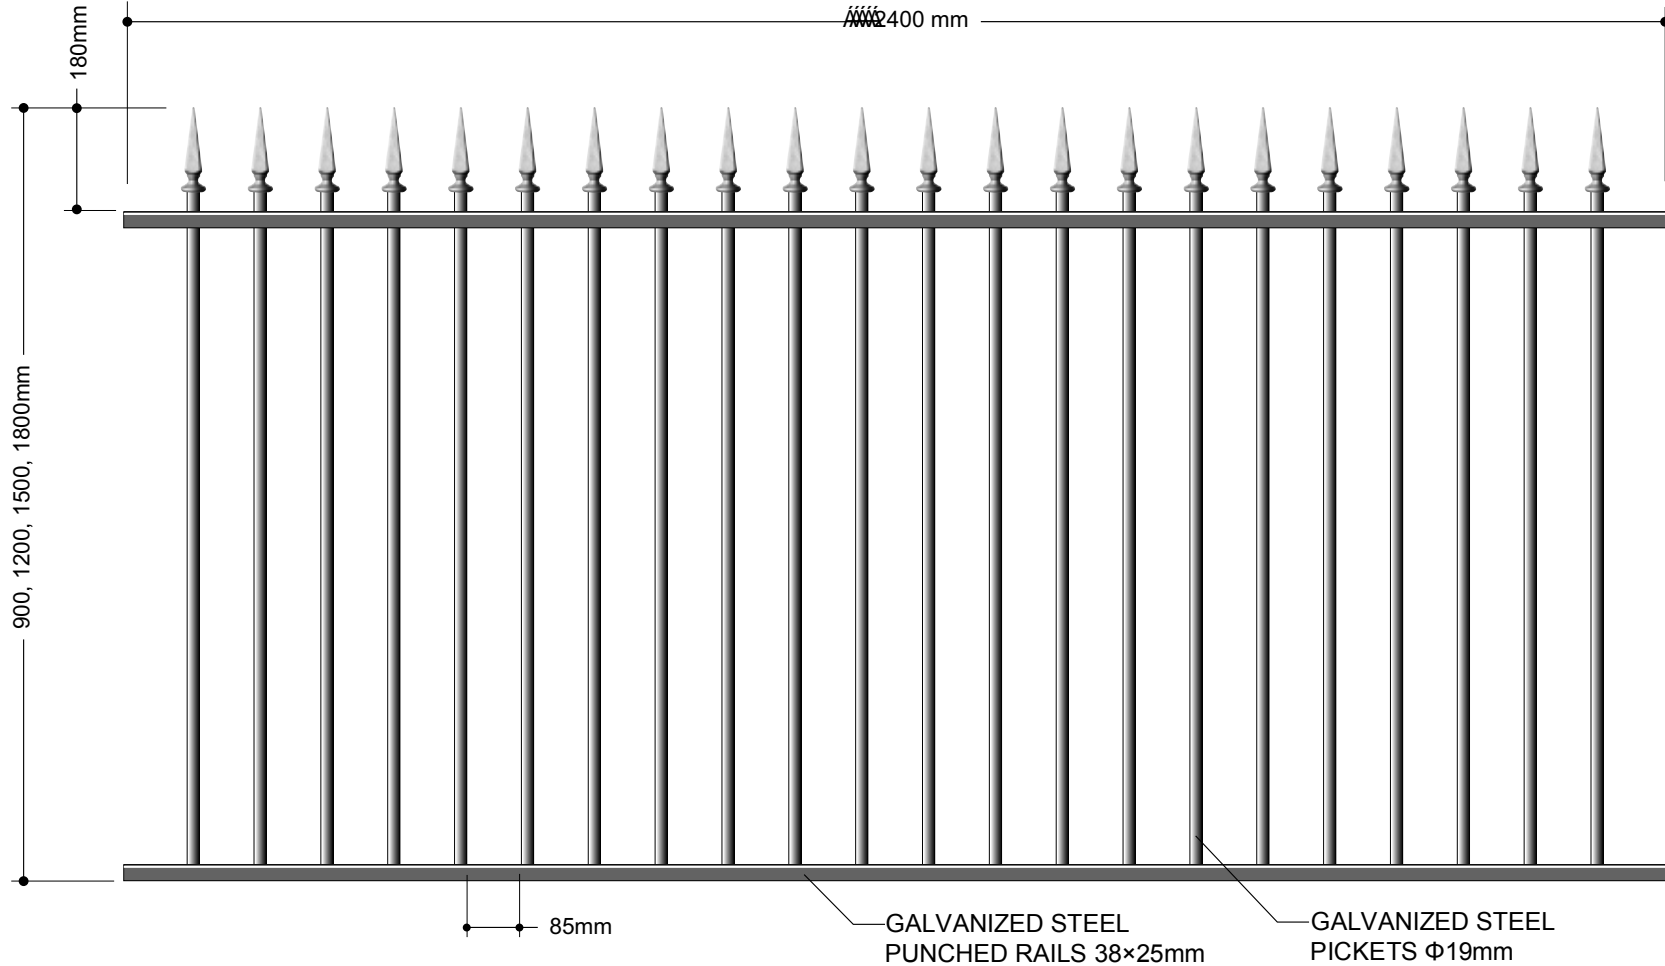

MELROSE SPEAR & RING TOP - LIGHT DUTY FENCE PANEL

FENCING & GATE SOLUTIONS

- Chain-link Fabric
- Tubular Panel
- Welded Mesh
- Commercial Colorbond
- Guard Railing
- Timber Bollards
- Pipe Rail
- Gates – Hinged & Sliding
- Gate Automation

MELROSE SPEAR

SIZE: 150 x 38mm

CODE: SPT38-MALE

TOLL FREE 1300 856 833

www.otterfencing.com.au

sales@otterfencing.com.au

*Available in a variety of standard powder coated colours