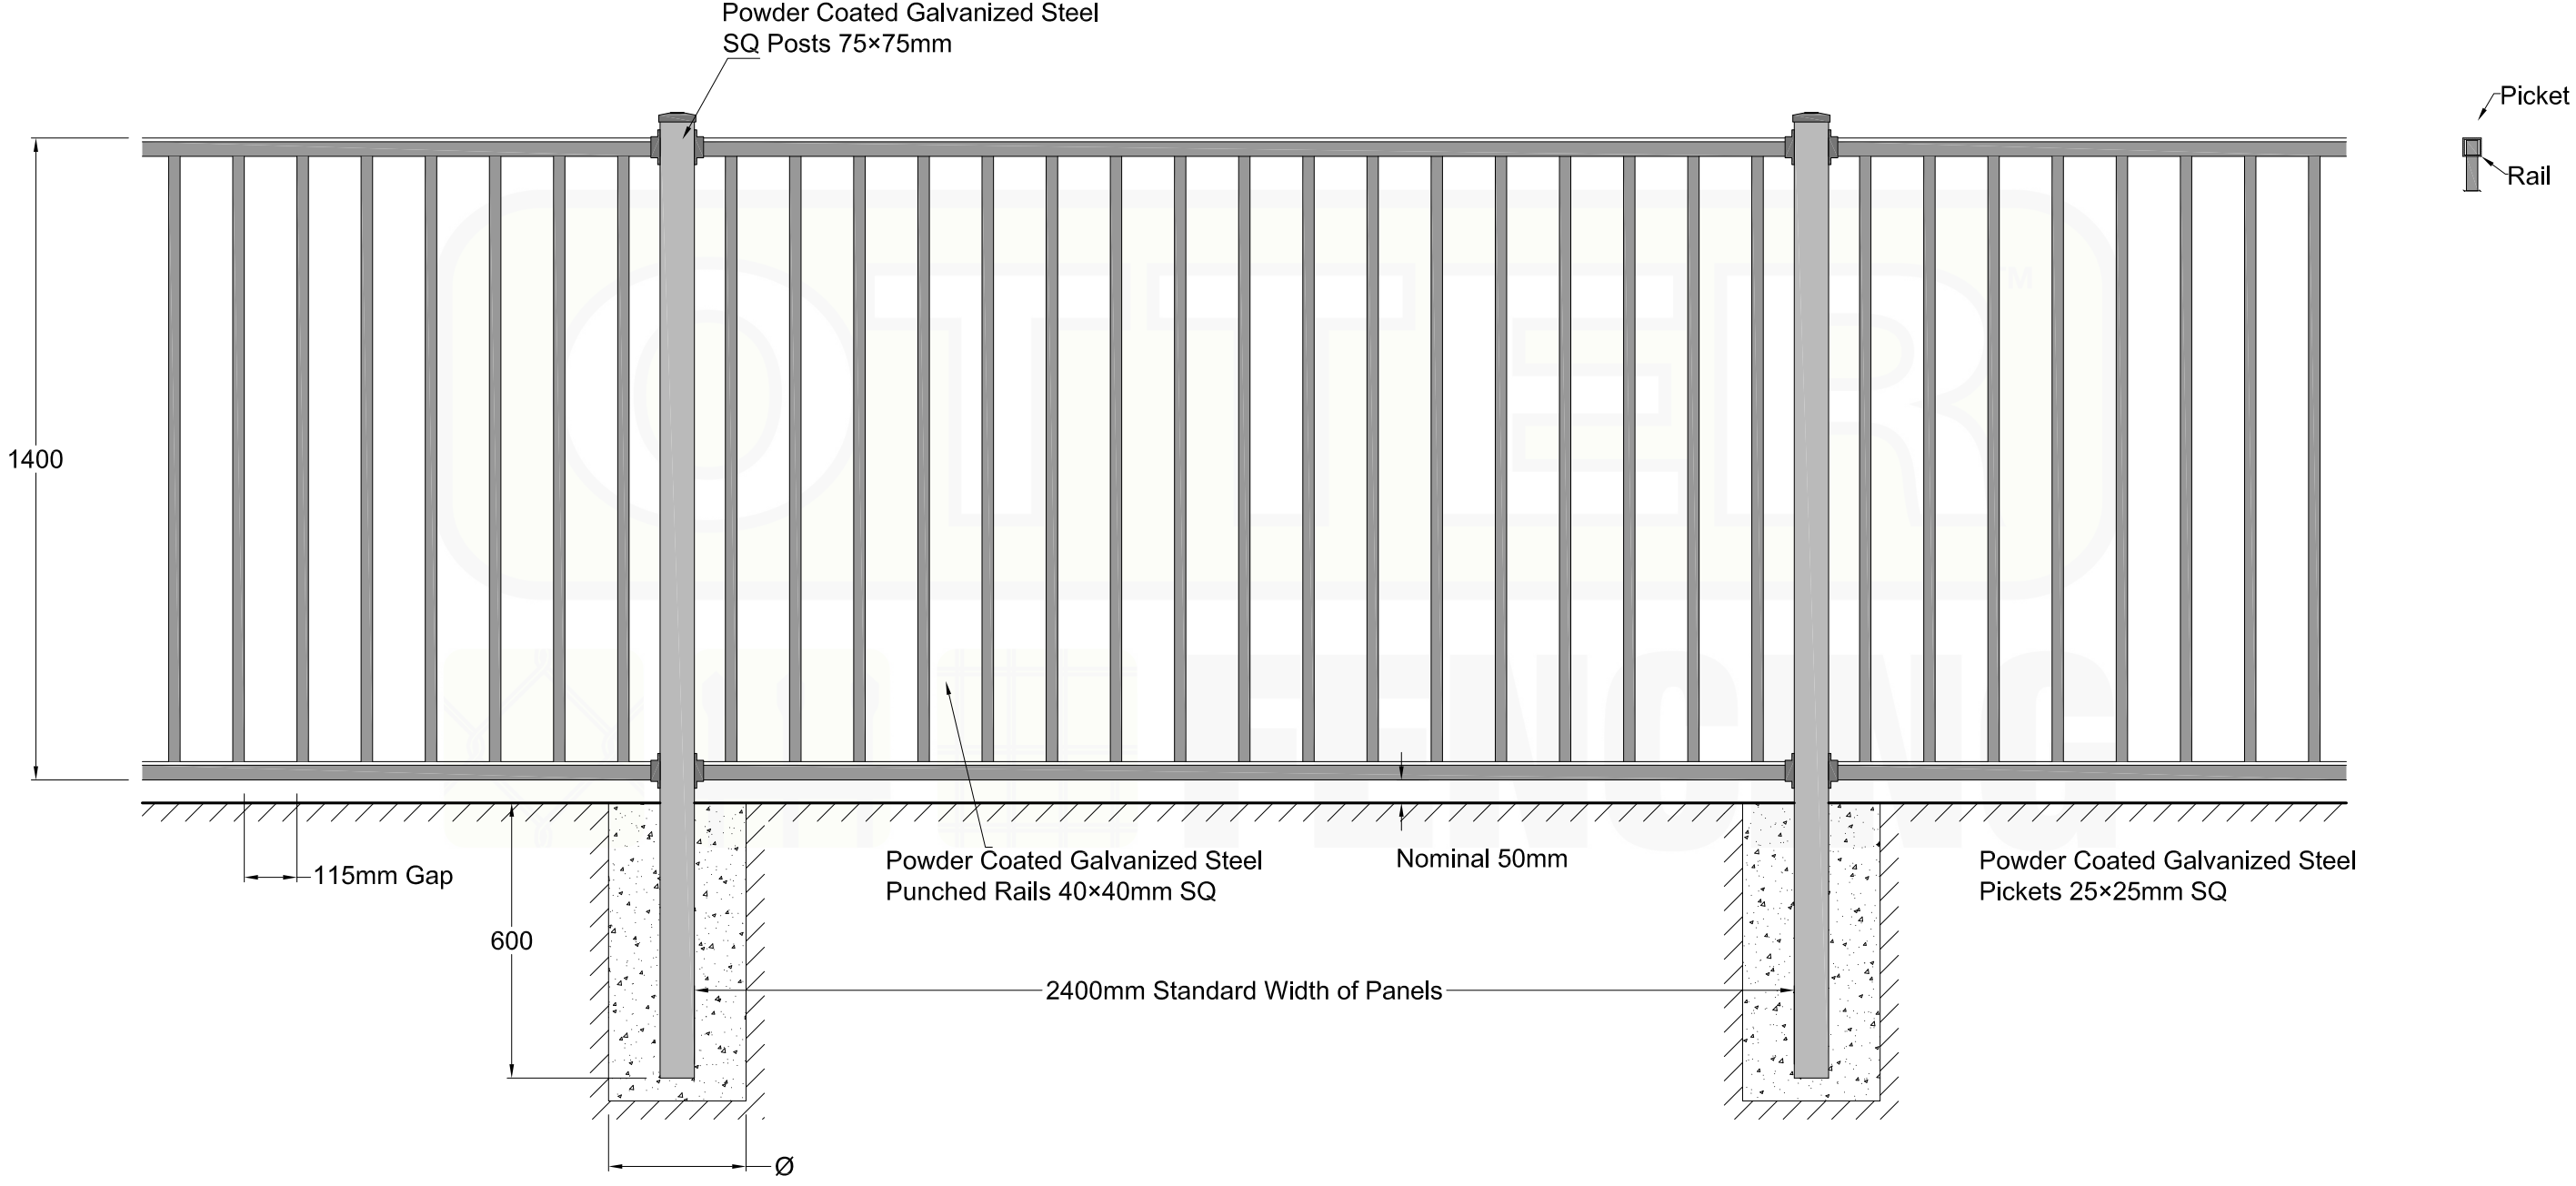

HEAVY DUTY FENCE PANEL - FLAT TOP

PICKETS INSTALLED INTO PUNCHED RAILS

*Available in a variety of standard powder coated colours

<p>OTTER FENCING</p> <p>12A KITCHEN ROAD DANDENONG SOUTH VICTORIA 3175</p> <p>TEL: 03 8791 2000 FAX: 03 8791 2099</p> <p>sales@otterfencing.com.au www.otterfencing.com.au</p>		<p>Unit: millimeter</p> <p>Original Size: A3</p>	<p>CODE:</p> <p>Client:</p> <p>Project:</p> <p>Date Issued:</p>	<p>HEAVY DUTY FENCE PANEL</p> <p>FLAT TOP</p>
-------------------------------------------------------------------------------------------------------------------------------------------------------------------------------------------------------	--	--------------------------------------------------	-----------------------------------------------------------------	----------------------------------------------------------