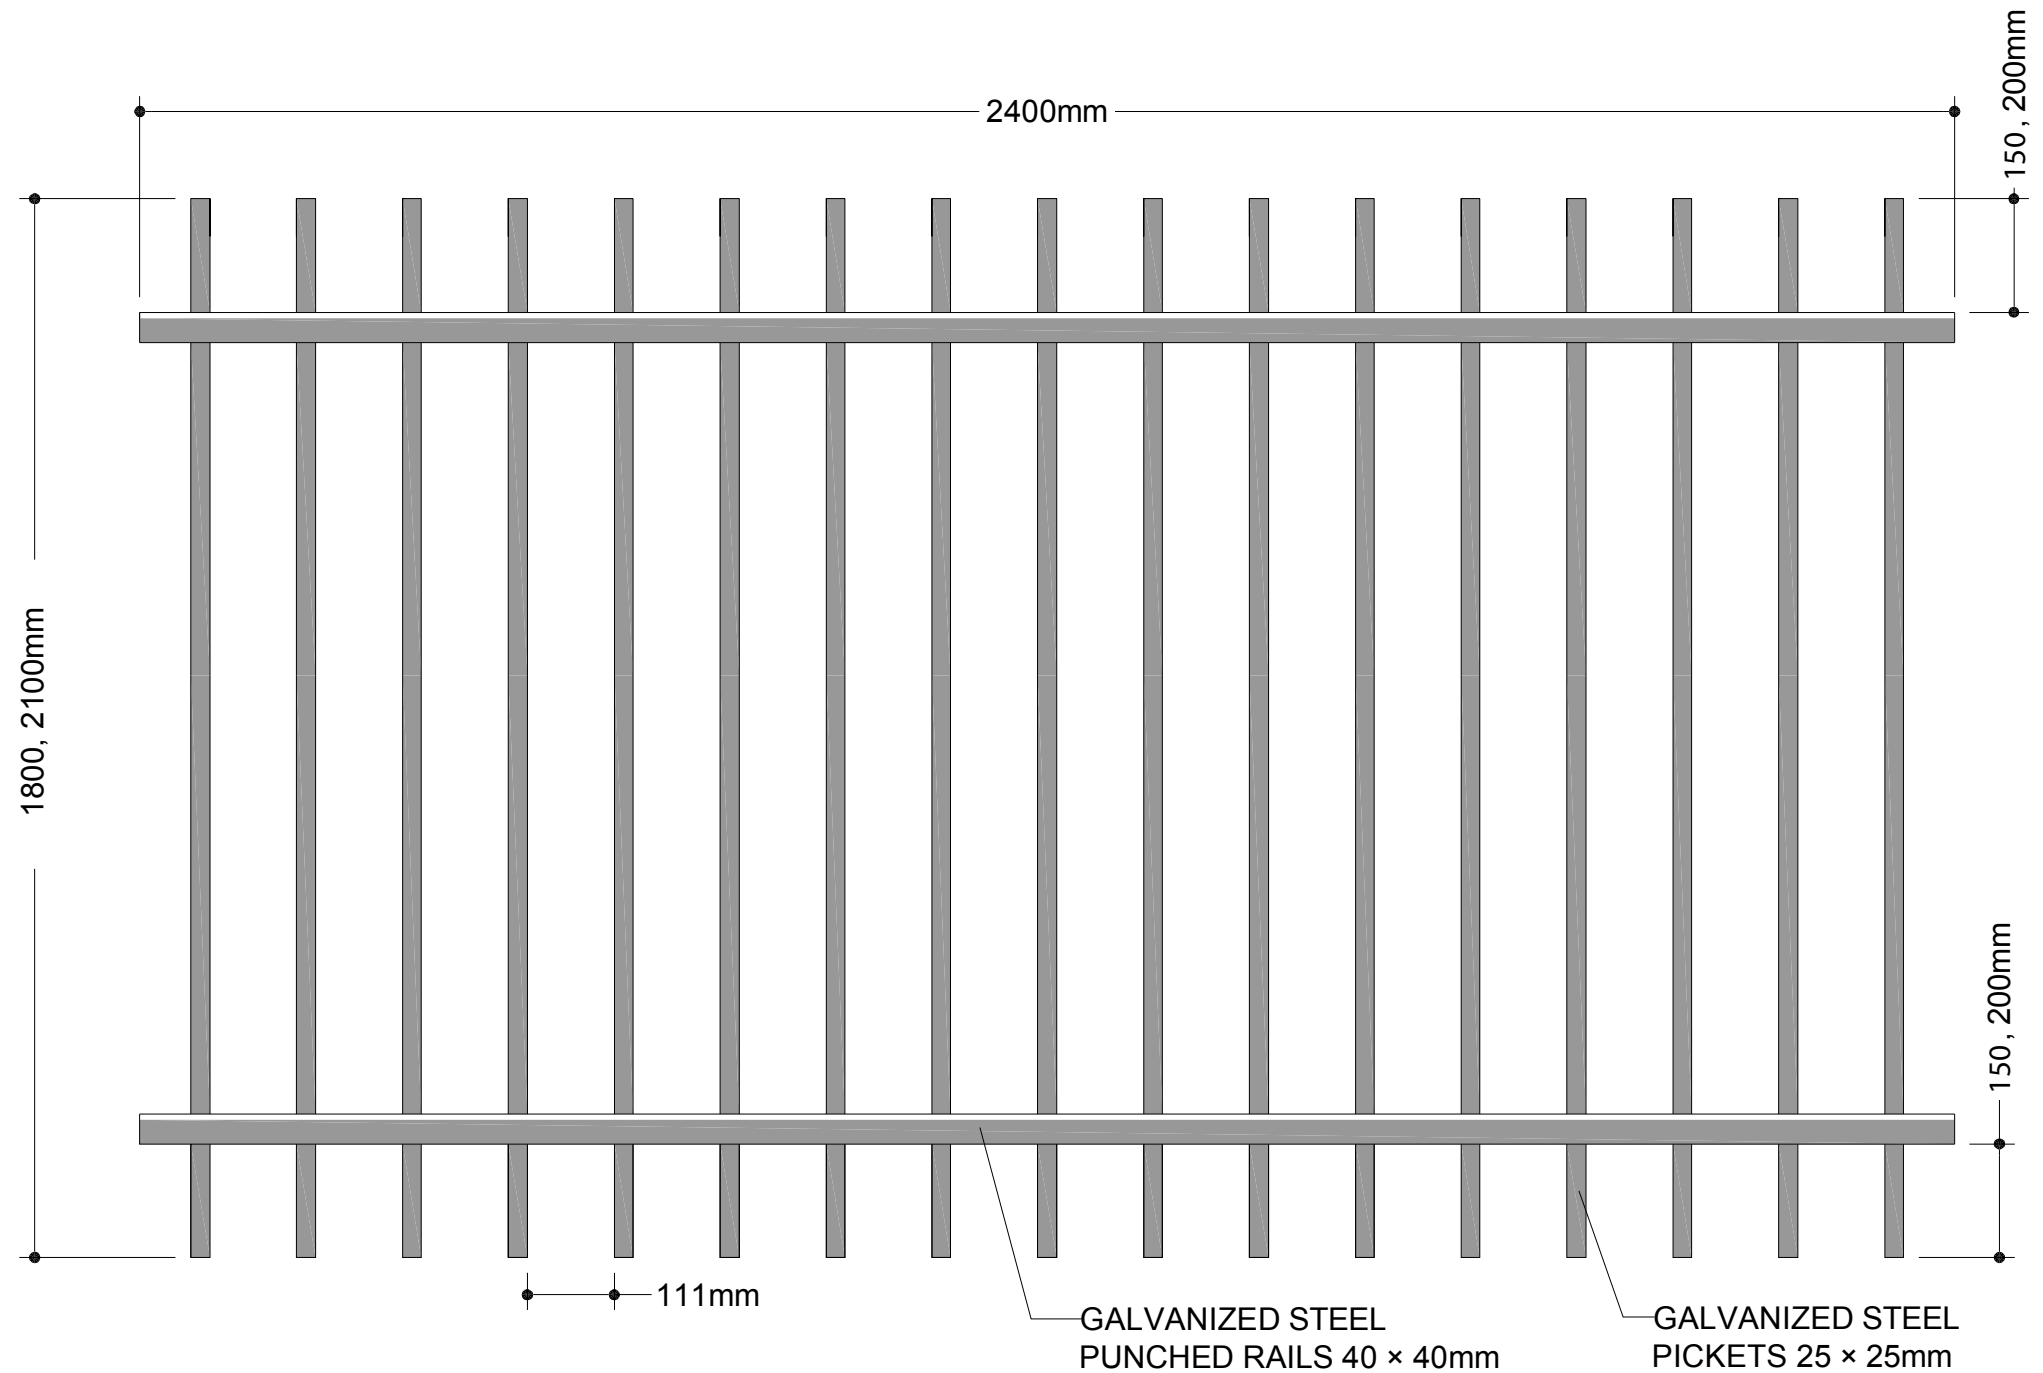

ROD TOP - HEAVY DUTY FENCE PANEL

FENCING & GATE SOLUTIONS

- ☒ Chain-link Fabric
- ☒ Tubular Panel
- ☒ Welded Mesh
- ☒ Commercial Colorbond
- ☒ Guard Railing
- ☒ Timber Bollards
- ☒ Pipe Rail
- ☒ Gates - Hinged & Sliding
- ☒ Gate Automation