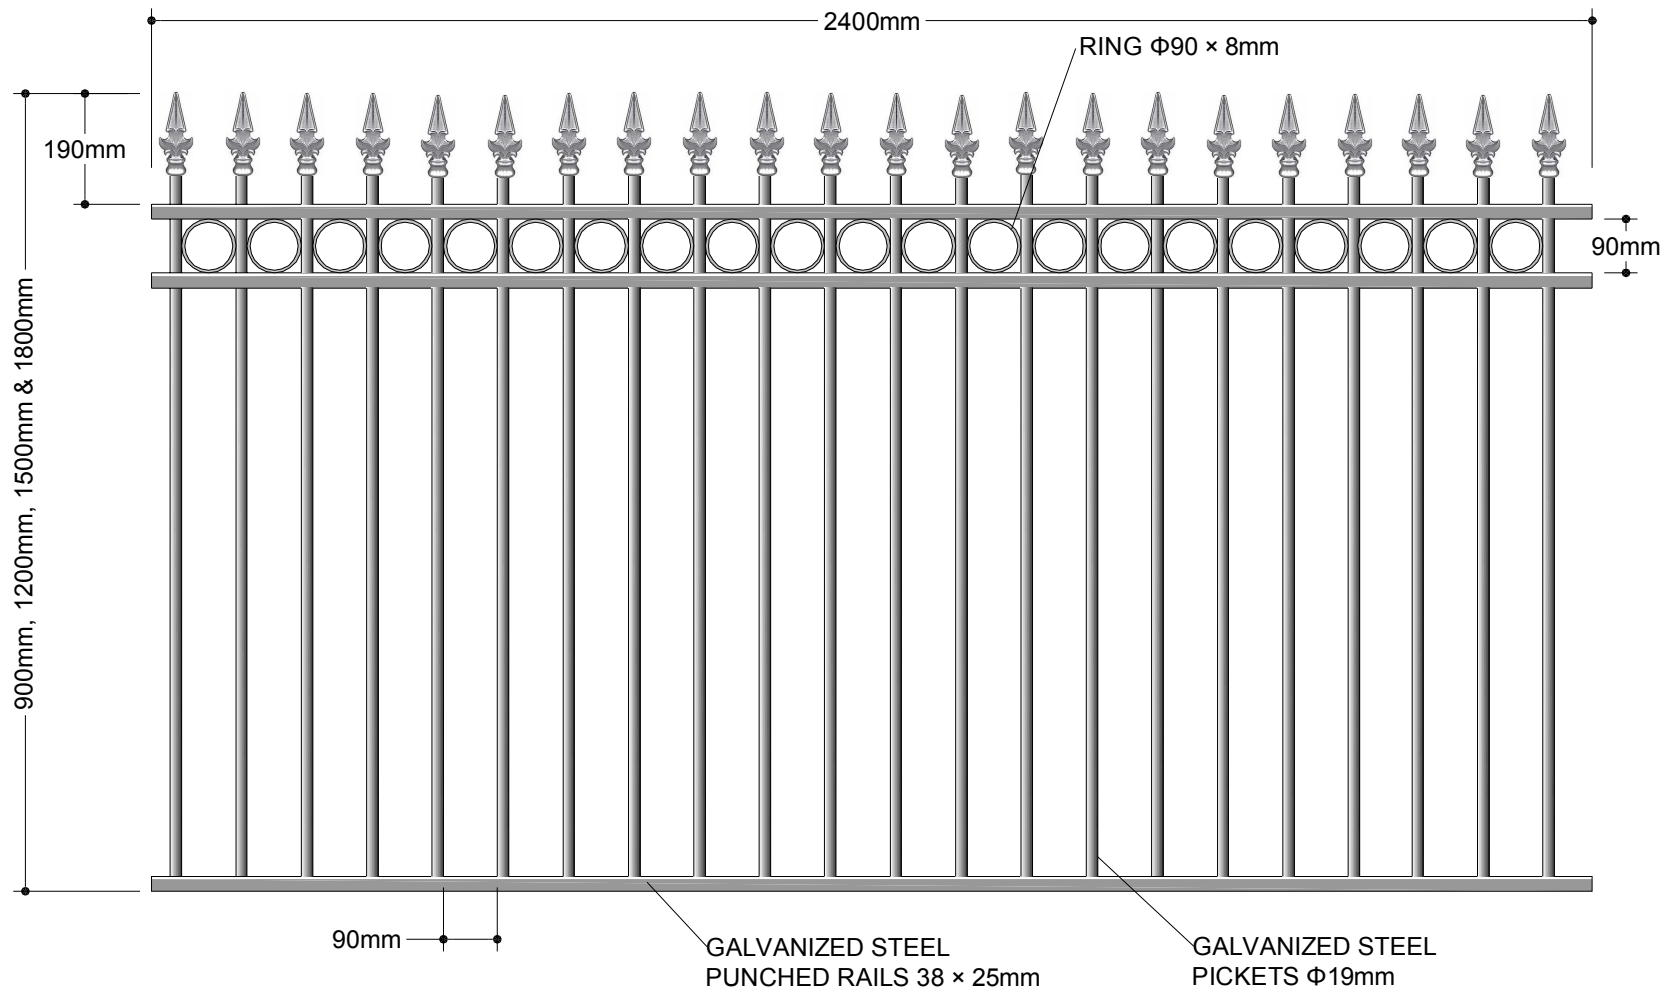

CAMDEN SPEAR & RING TOP - LIGHT DUTY FENCE PANEL

FENCING & GATE SOLUTIONS

- Chain-link Fabric
- Tubular Panel
- Welded Mesh
- Commercial Colorbond
- Guard Railing
- Timber Bollards
- Pipe Rail
- Gates – Hinged & Sliding
- Gate Automation

SPEAR SIZE: 150mm×62mm

TOLL FREE 1300 856 833

www.otterfencing.com.au

sales@otterfencing.com.au

*Available in a variety of standard powder coated colours