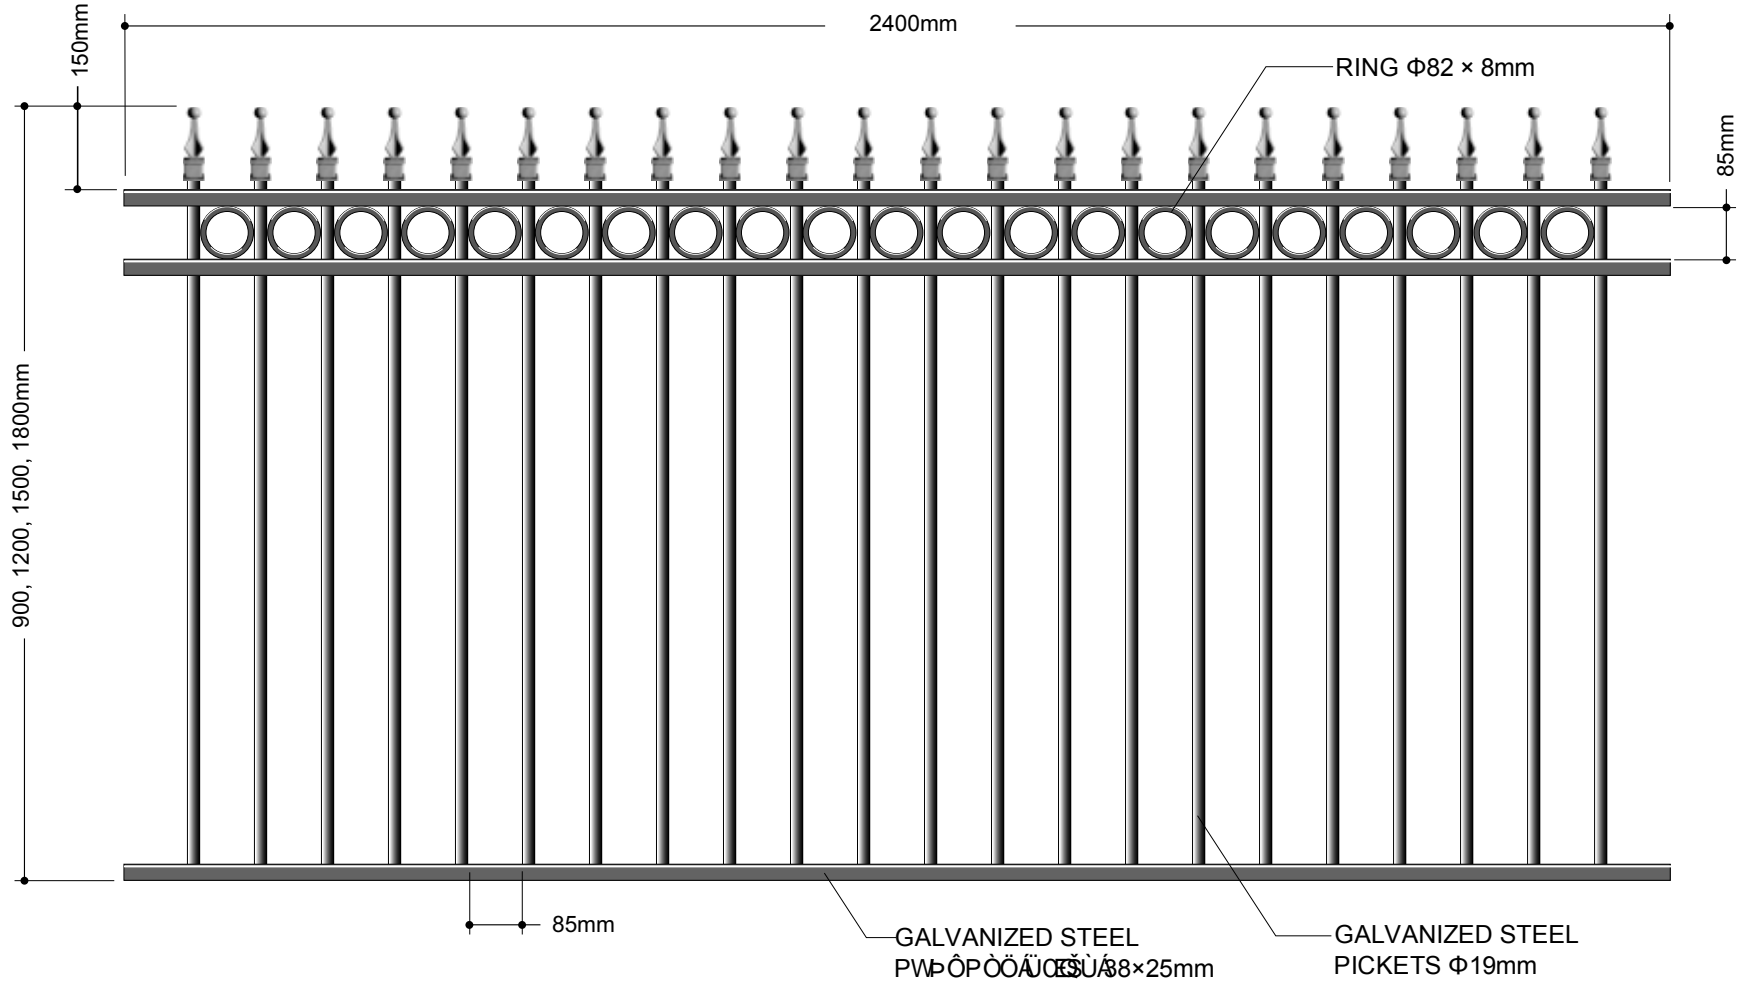

## CARDINAL SPEAR & RING TOP - LIGHT DUTY FENCE PANEL

### FENCING & GATE SOLUTIONS

- Chain-link Fabric
- Tubular Panel
- Welded Mesh
- Commercial Colorbond
- Guard Railing
- Timber Bollards
- Pipe Rail
- Gates – Hinged & Sliding
- Gate Automation

### CARDINAL SPEAR

SIZE: 110 x 30mm

CODE: SPQ7-MALE

\*Available in a variety of standard powder coated colours

TOLL FREE 1300 856 833

[www.otterfencing.com.au](http://www.otterfencing.com.au)

[sales@otterfencing.com.au](mailto:sales@otterfencing.com.au)