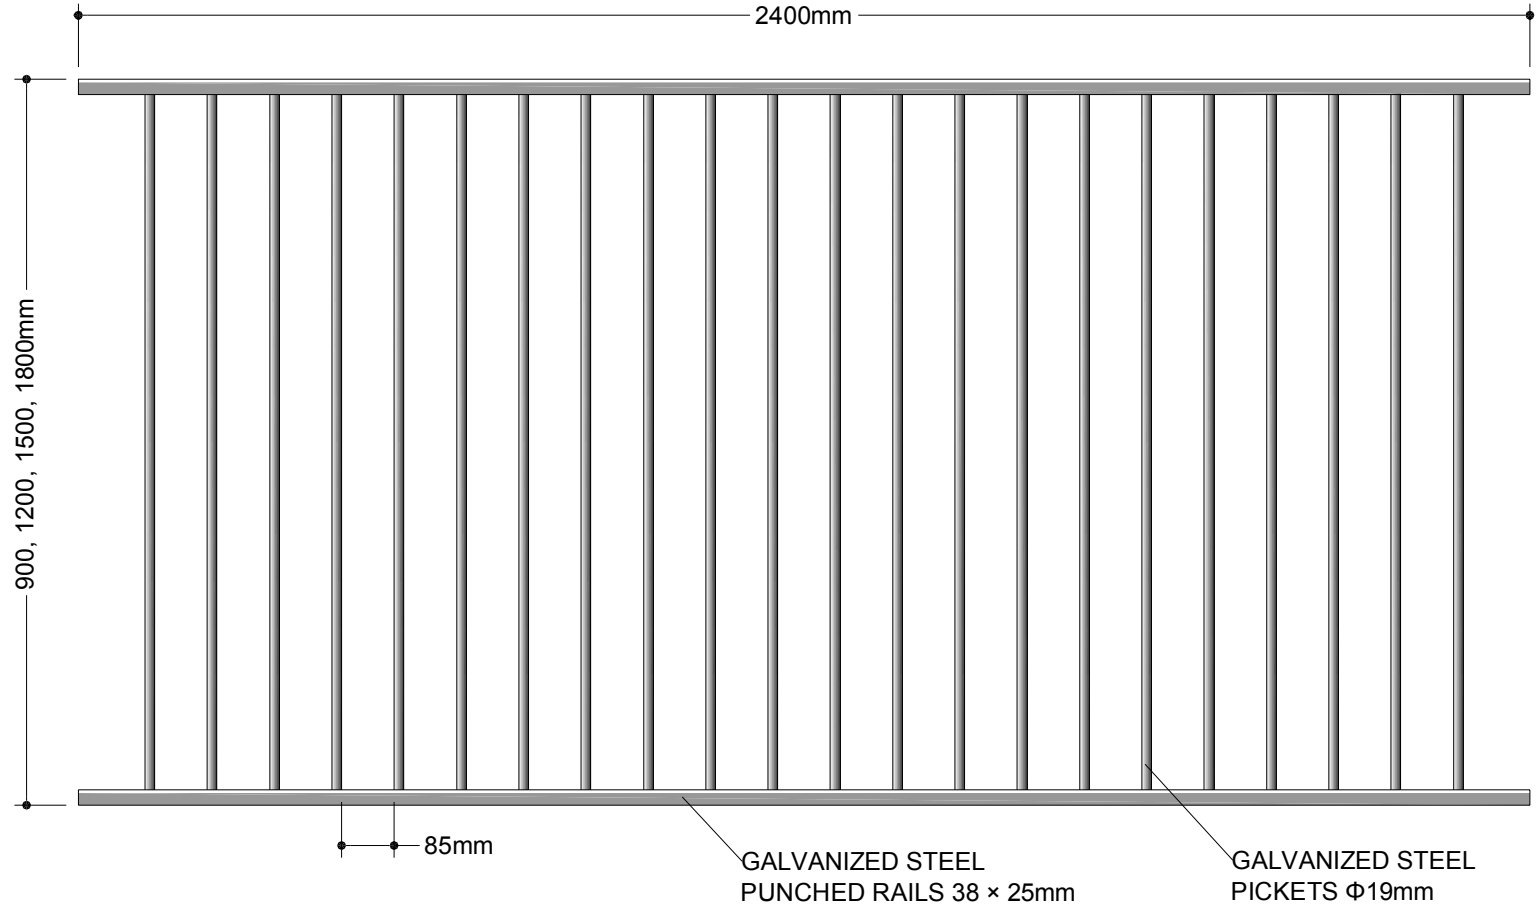

FLAT TOP - LIGHT DUTY FENCE PANEL

FENCING & GATE SOLUTIONS

- Chain-link Fabric
- Tubular Panel
- Welded Mesh
- Commercial Colorbond
- Guard Railing
- Timber Bollards
- Pipe Rail
- Gates – Hinged & Sliding
- Gate Automation