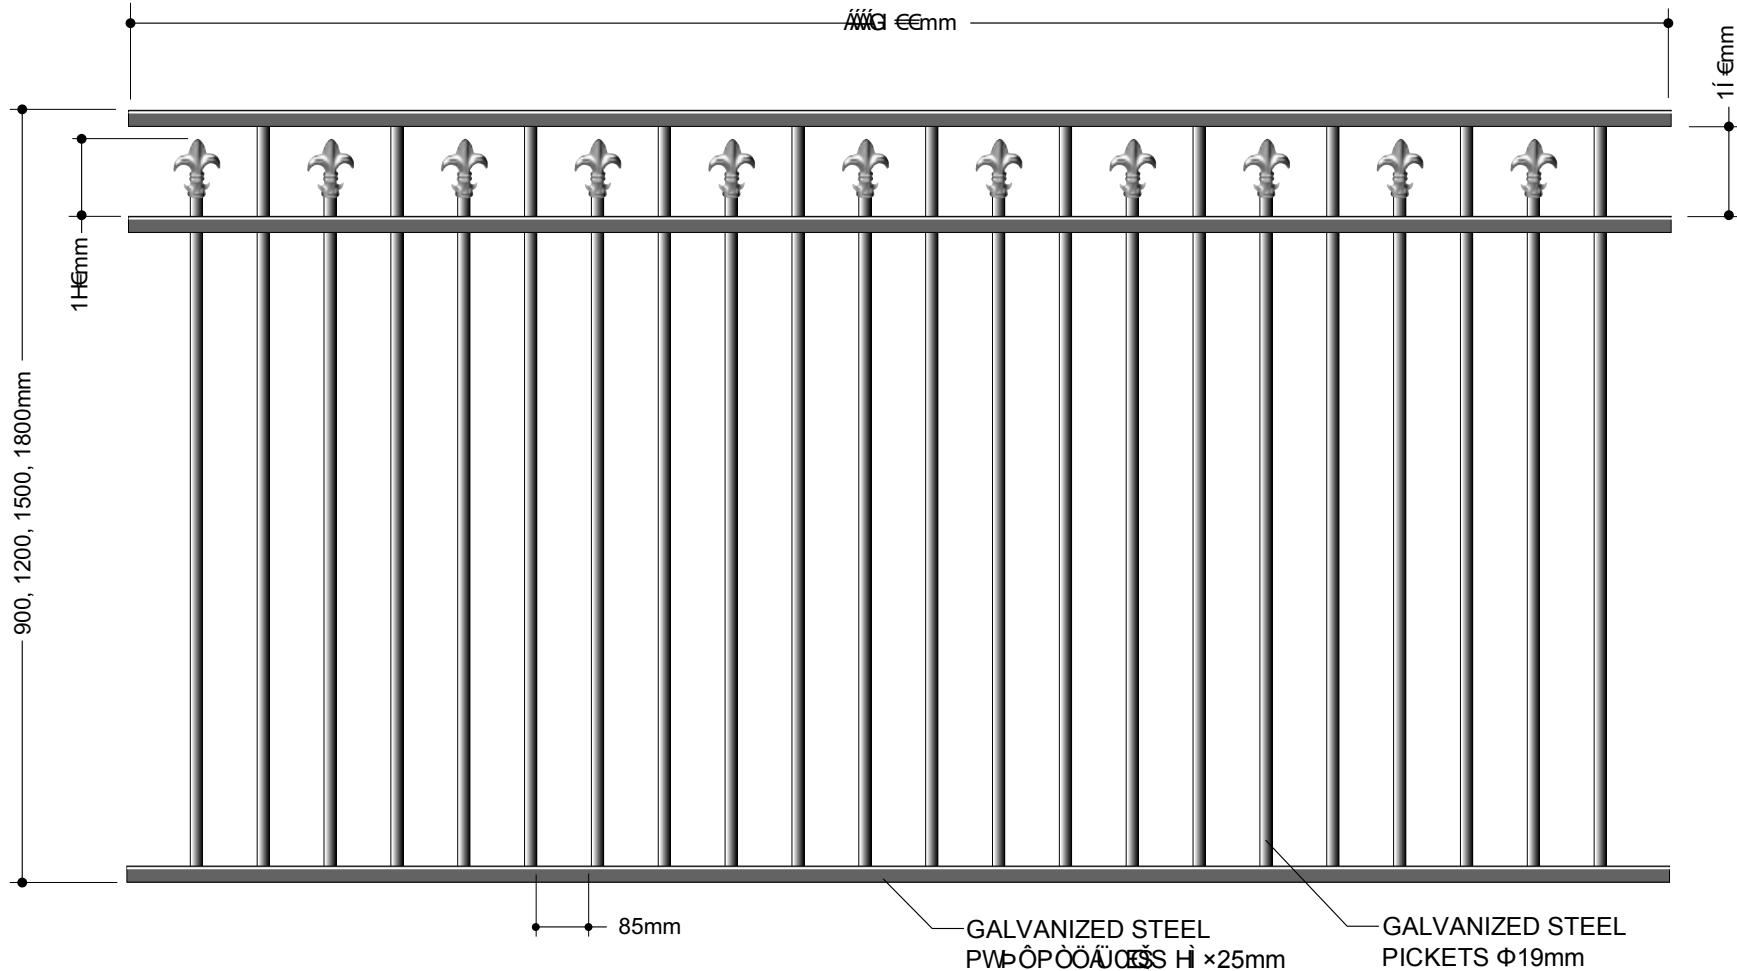

FLEUR DE LIS SPEAR & FLAT TOP - LIGHT DUTY FENCE PANEL

FENCING & GATE SOLUTIONS

- Chain-link Fabric
- Tubular Panel
- Welded Mesh
- Commercial Colorbond
- Guard Railing
- Timber Bollards
- Pipe Rail
- Gates – Hinged & Sliding
- Gate Automation

FLEUR DE LIS SPEAR

SIZE: 100 × 68mm

CODE: SPJ7-MALE

TOLL FREE 1300 856 833

www.otterfencing.com.au

sales@otterfencing.com.au

*Available in a variety of standard powder coated colours