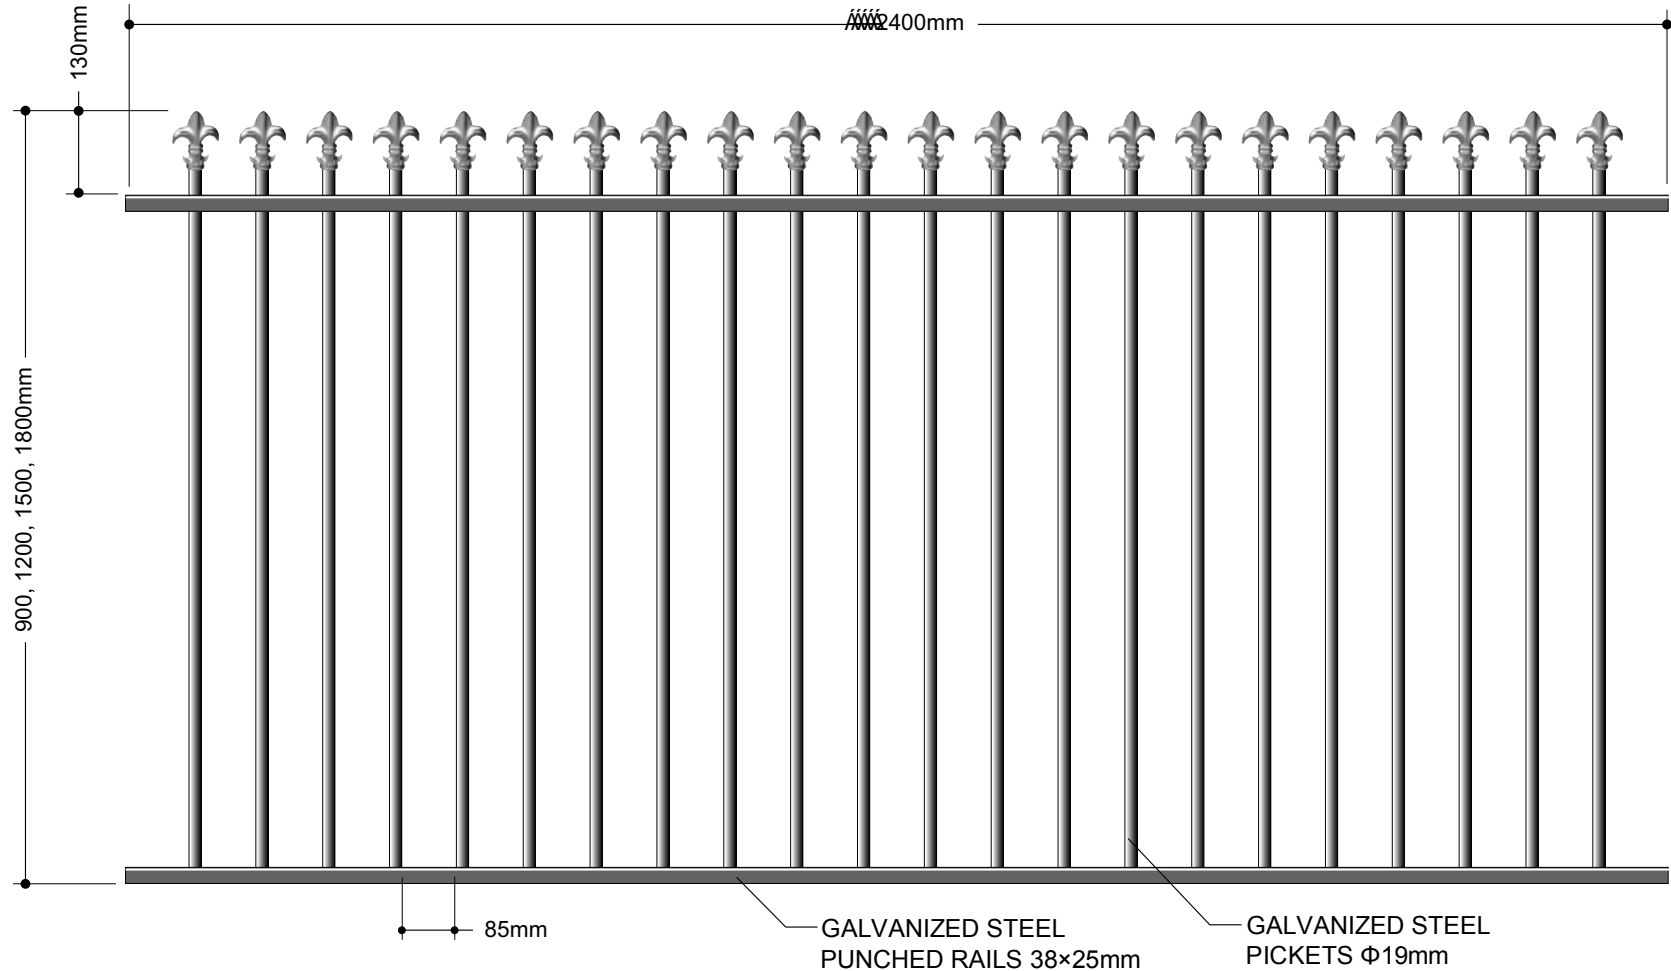

## FLEUR DE LIS SPEAR TOP - LIGHT DUTY FENCE PANEL

### FENCING & GATE SOLUTIONS

- Chain-link Fabric
- Tubular Panel
- Welded Mesh
- Commercial Colorbond
- Guard Railing
- Timber Bollards
- Pipe Rail
- Gates – Hinged & Sliding
- Gate Automation

### FLEUR DE LIS SPEAR

SIZE: 100 × 68mm

CODE: SPJ7-MALE

TOLL FREE 1300 856 833

[www.otterfencing.com.au](http://www.otterfencing.com.au)

[sales@otterfencing.com.au](mailto:sales@otterfencing.com.au)

\*Available in a variety of standard powder coated colours