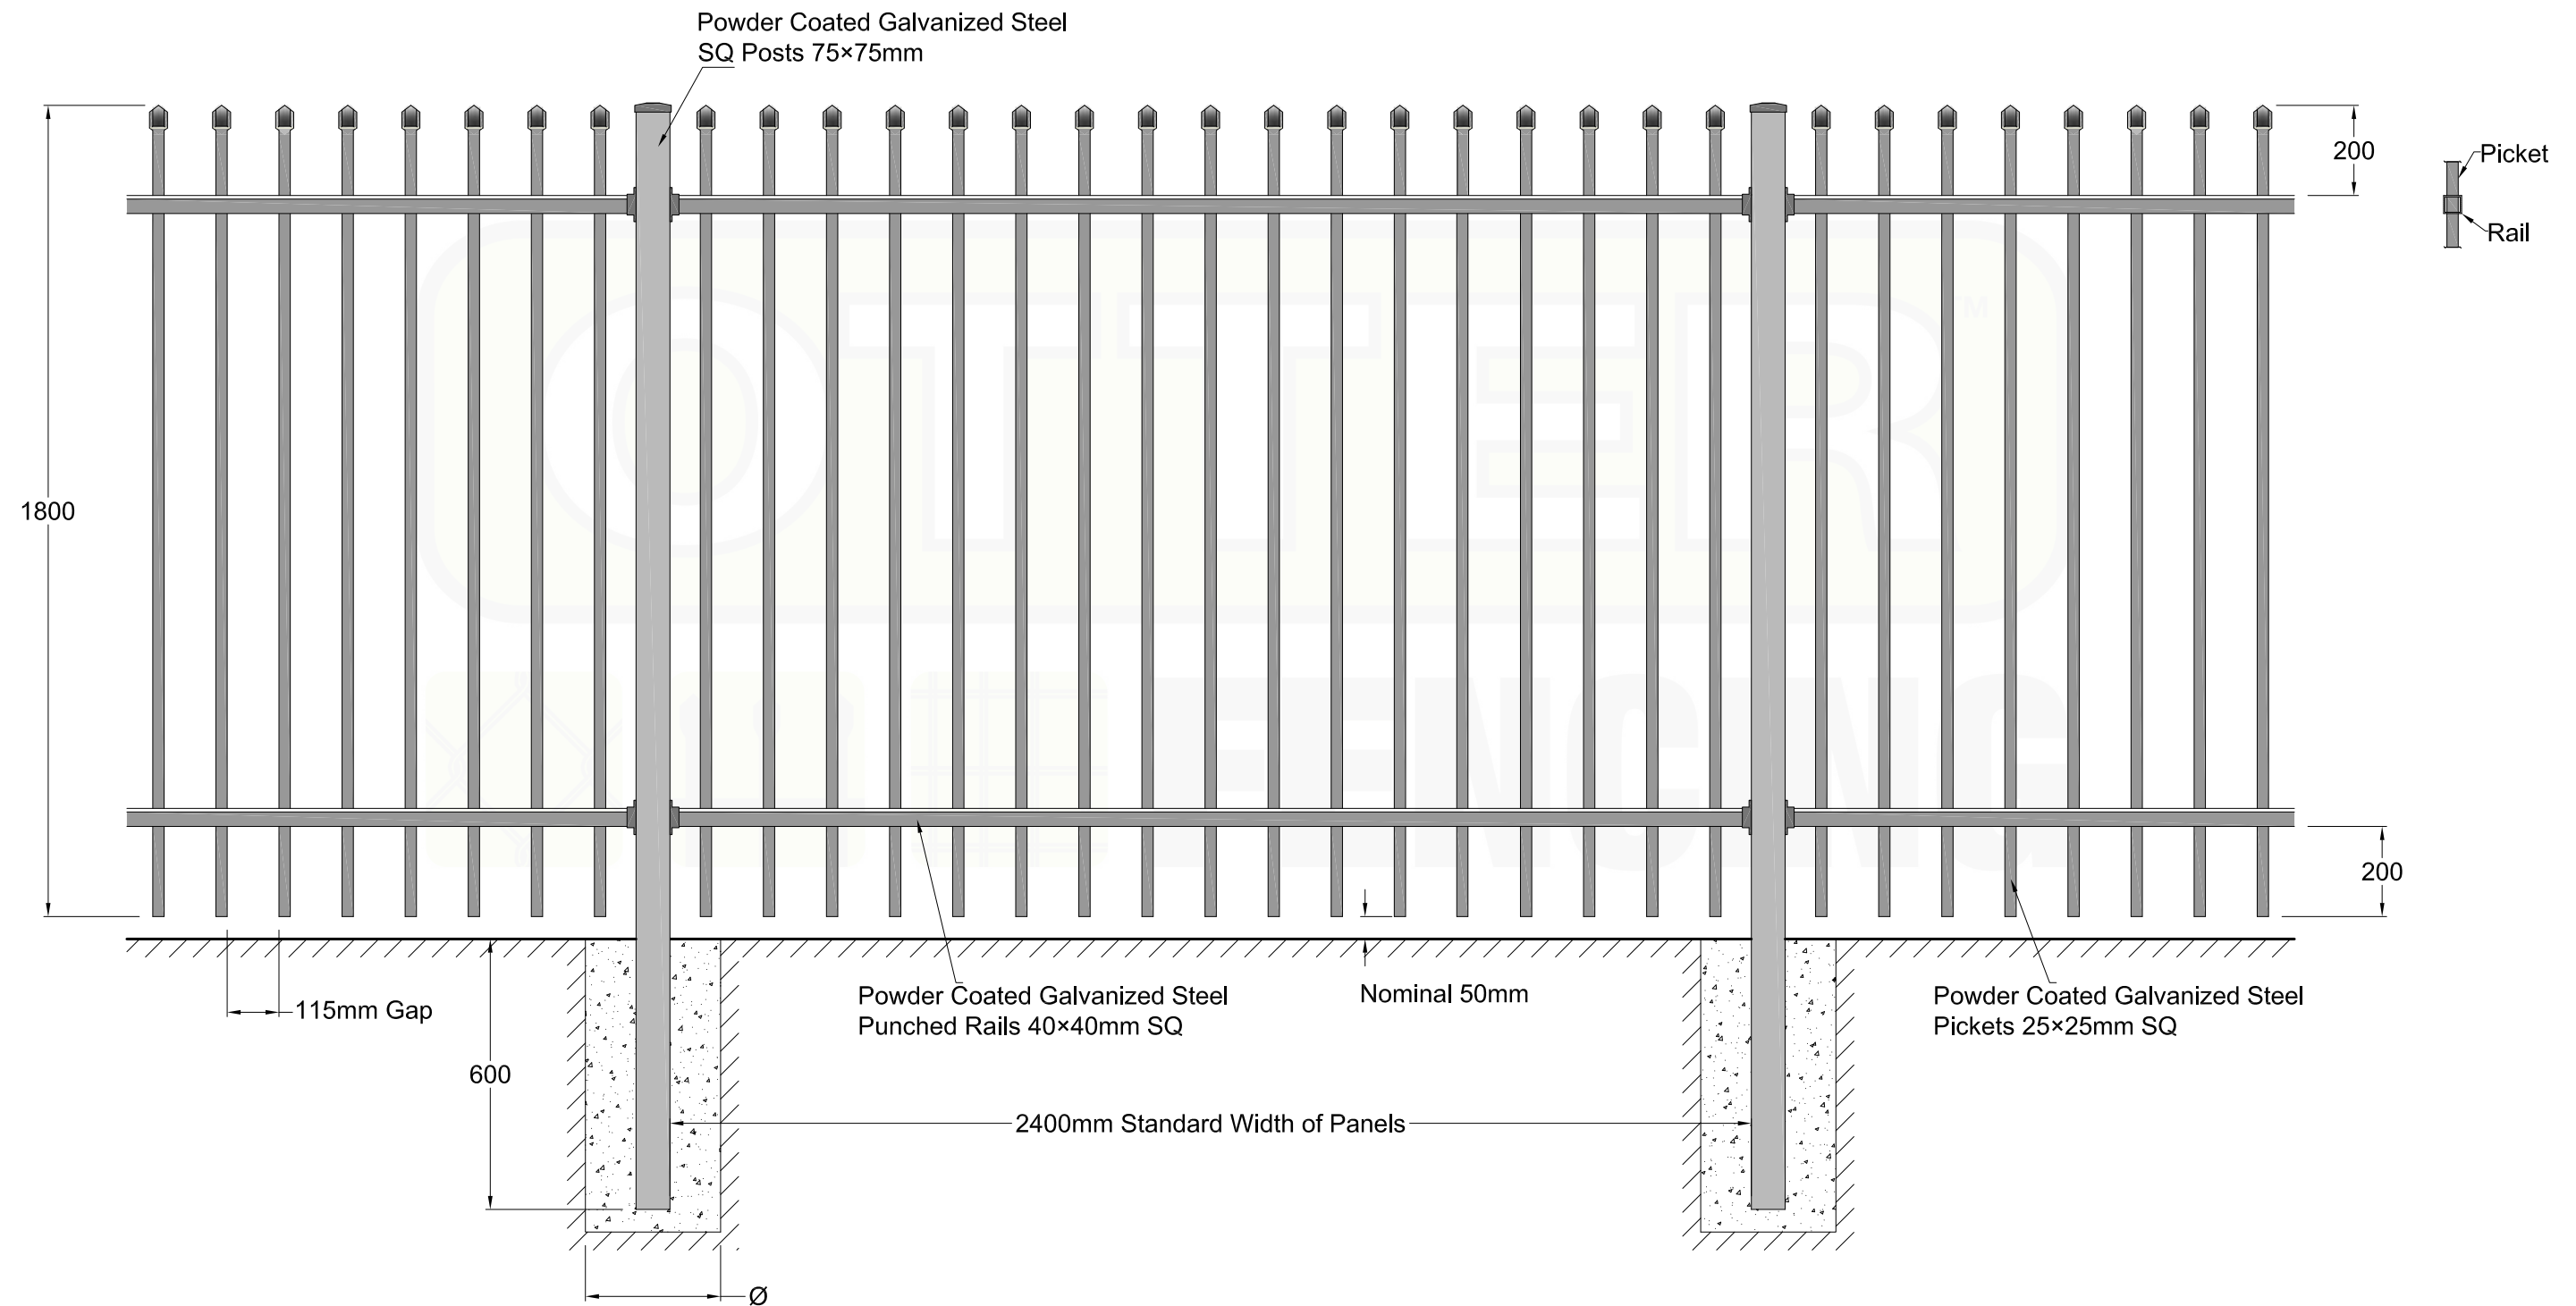

HEAVY DUTY FENCE PANEL - CRIMPED SPEAR TOP PICKETS INSTALLED INTO PUNCHED RAILS

*Available in a variety of standard powder coated colours

OTTER FENCING 12A KITCHEN ROAD DANDENONG SOUTH VICTORIA 3175 TEL: 03 8791 2000 FAX: 03 8791 2099 sales@otterfencing.com.au www.otterfencing.com.au			Unit: millimeter	Original Size: A3	HEAVY DUTY FENCE PANEL CRIMPED TOP	
	CODE:					
	Client:					
	Project:					
	Date Issued:					