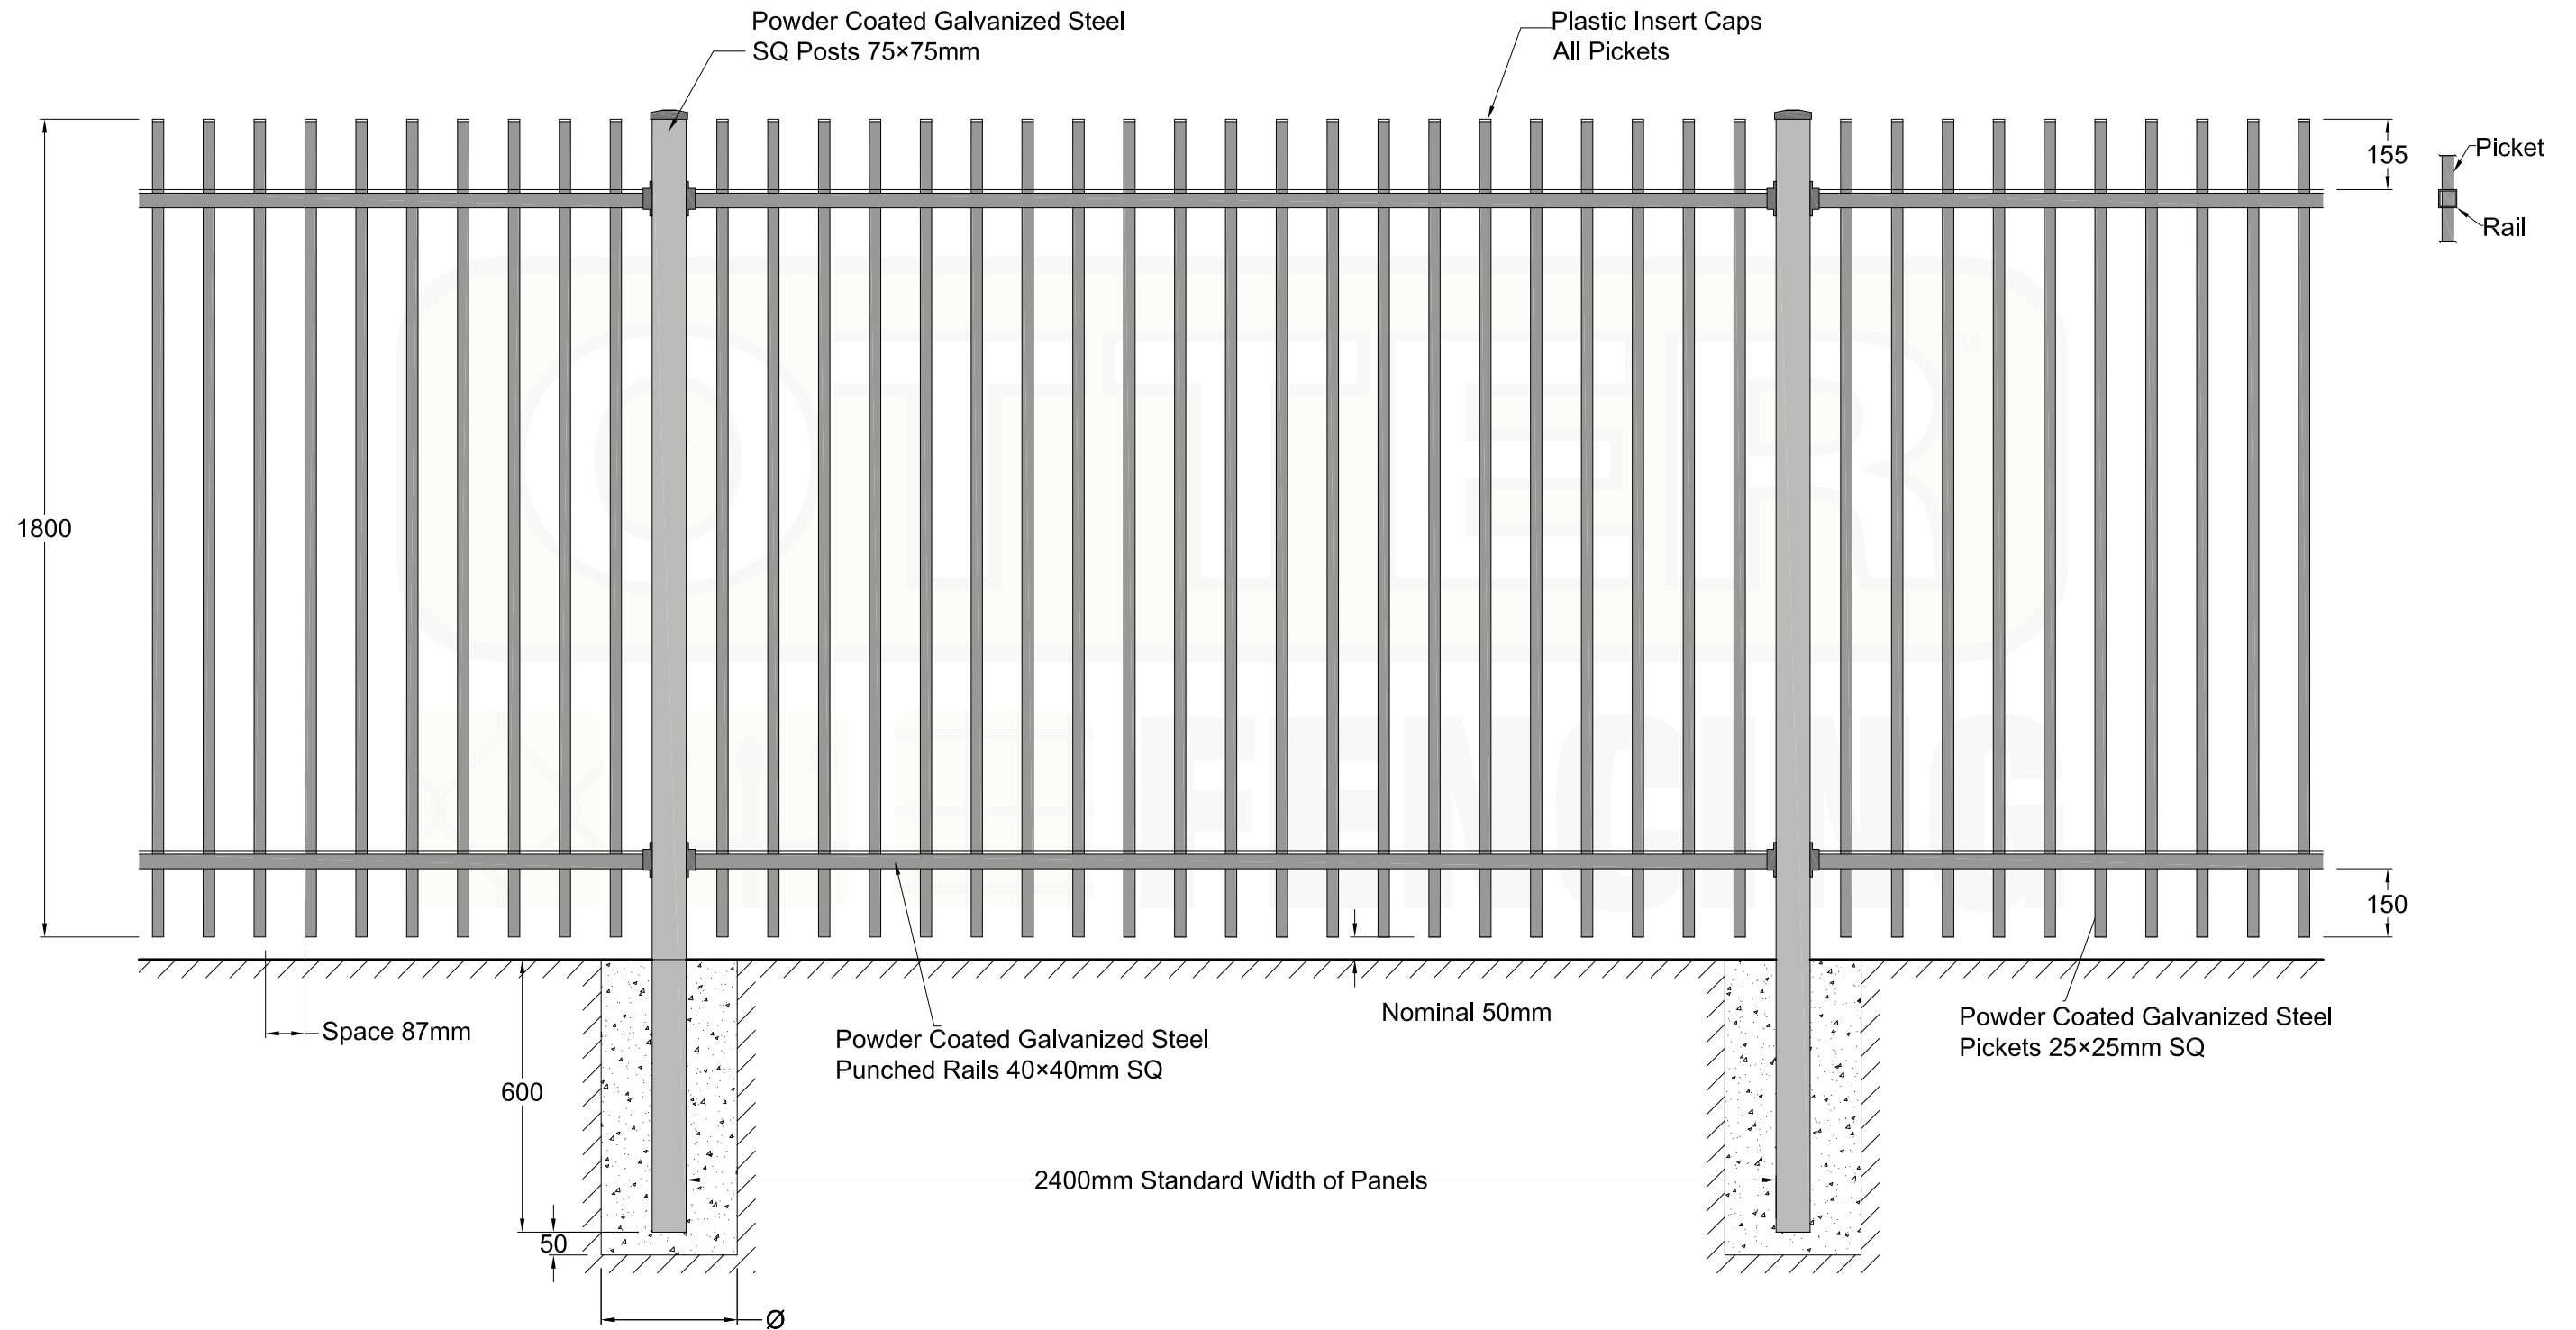

# HEAVY DUTY FENCE PANEL - ROD TOP PICKETS INSTALLED INTO PUNCHED RAILS

\*Available in a variety of standard powder coated colours

<p><b>OTTER FENCING</b></p> <p>12A KITCHEN ROAD DANDENONG SOUTH VICTORIA 3175</p> <p>TEL: 03 8791 2000 FAX: 03 8791 2099</p> <p>sales@otterfencing.com.au www.otterfencing.com.au</p>			Unit: millimeter	Original Size: A3	<p><b>HEAVY DUTY FENCE PANEL</b></p> <p>ROD TOP</p>
			CODE:		
	Client:				
	Project:				
	Date Issued:				