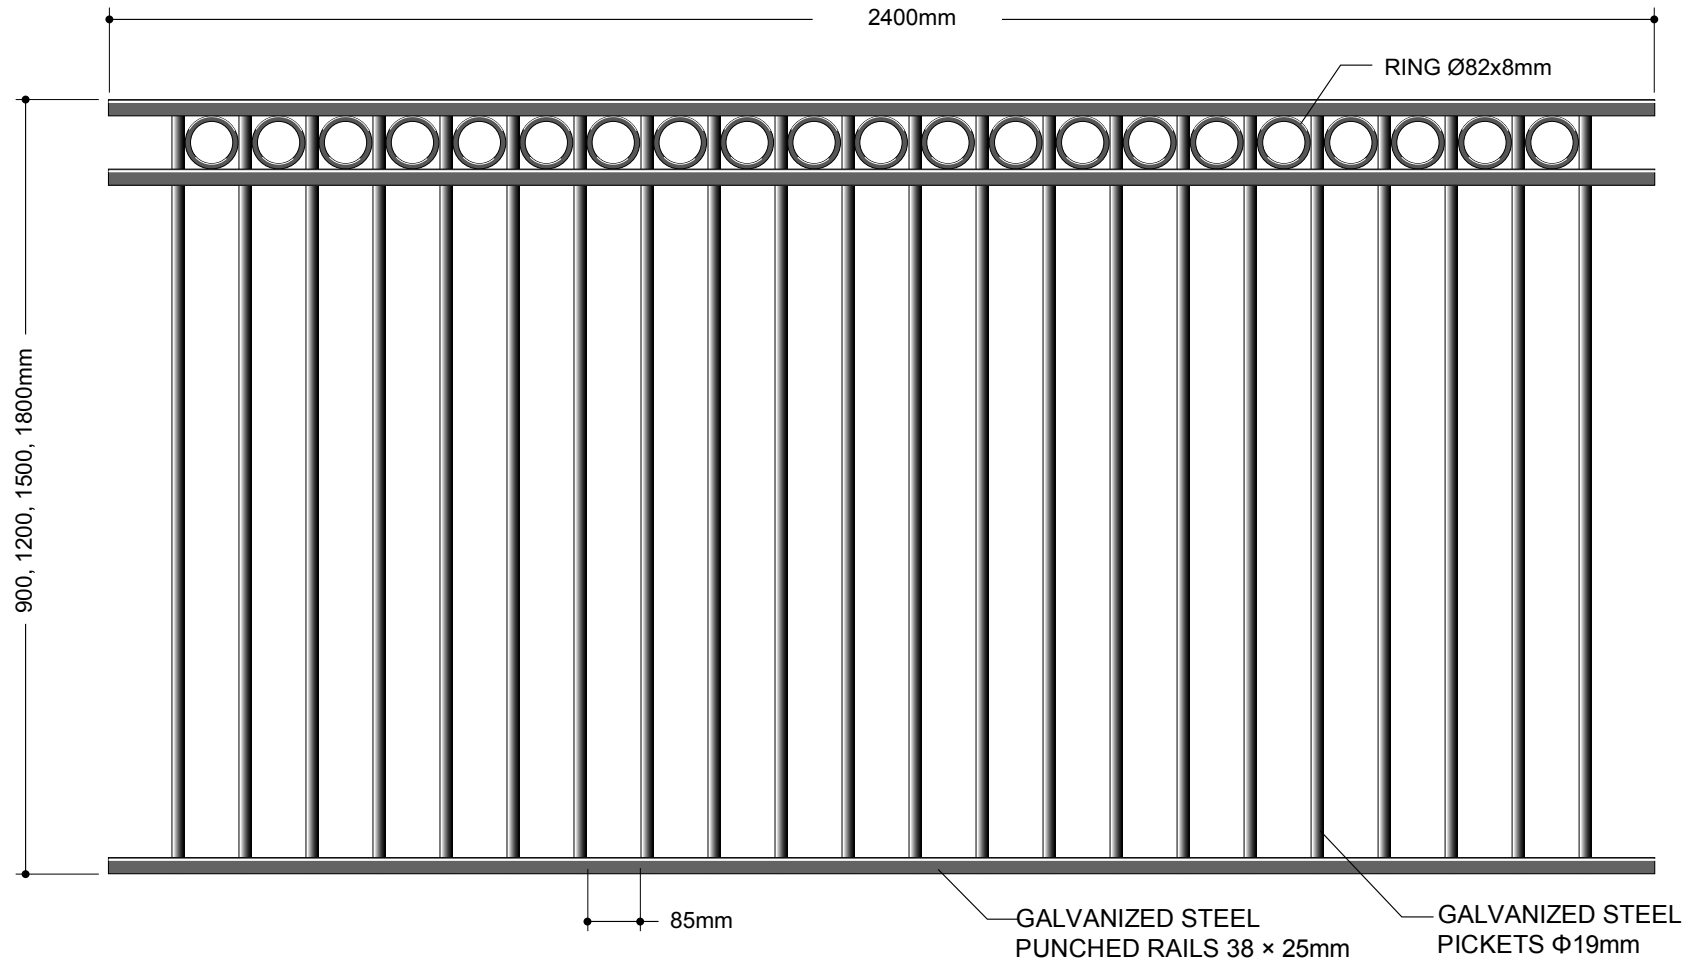

## RING TOP - LIGHT DUTY FENCE PANEL

### FENCING & GATE SOLUTIONS

- Chain-link Fabric
- Tubular Panel
- Welded Mesh
- Commercial Colorbond
- Guard Railing
- Timber Bollards
- Pipe Rail
- Gates – Hinged & Sliding
- Gate Automation

TOLL FREE 1300 856 833