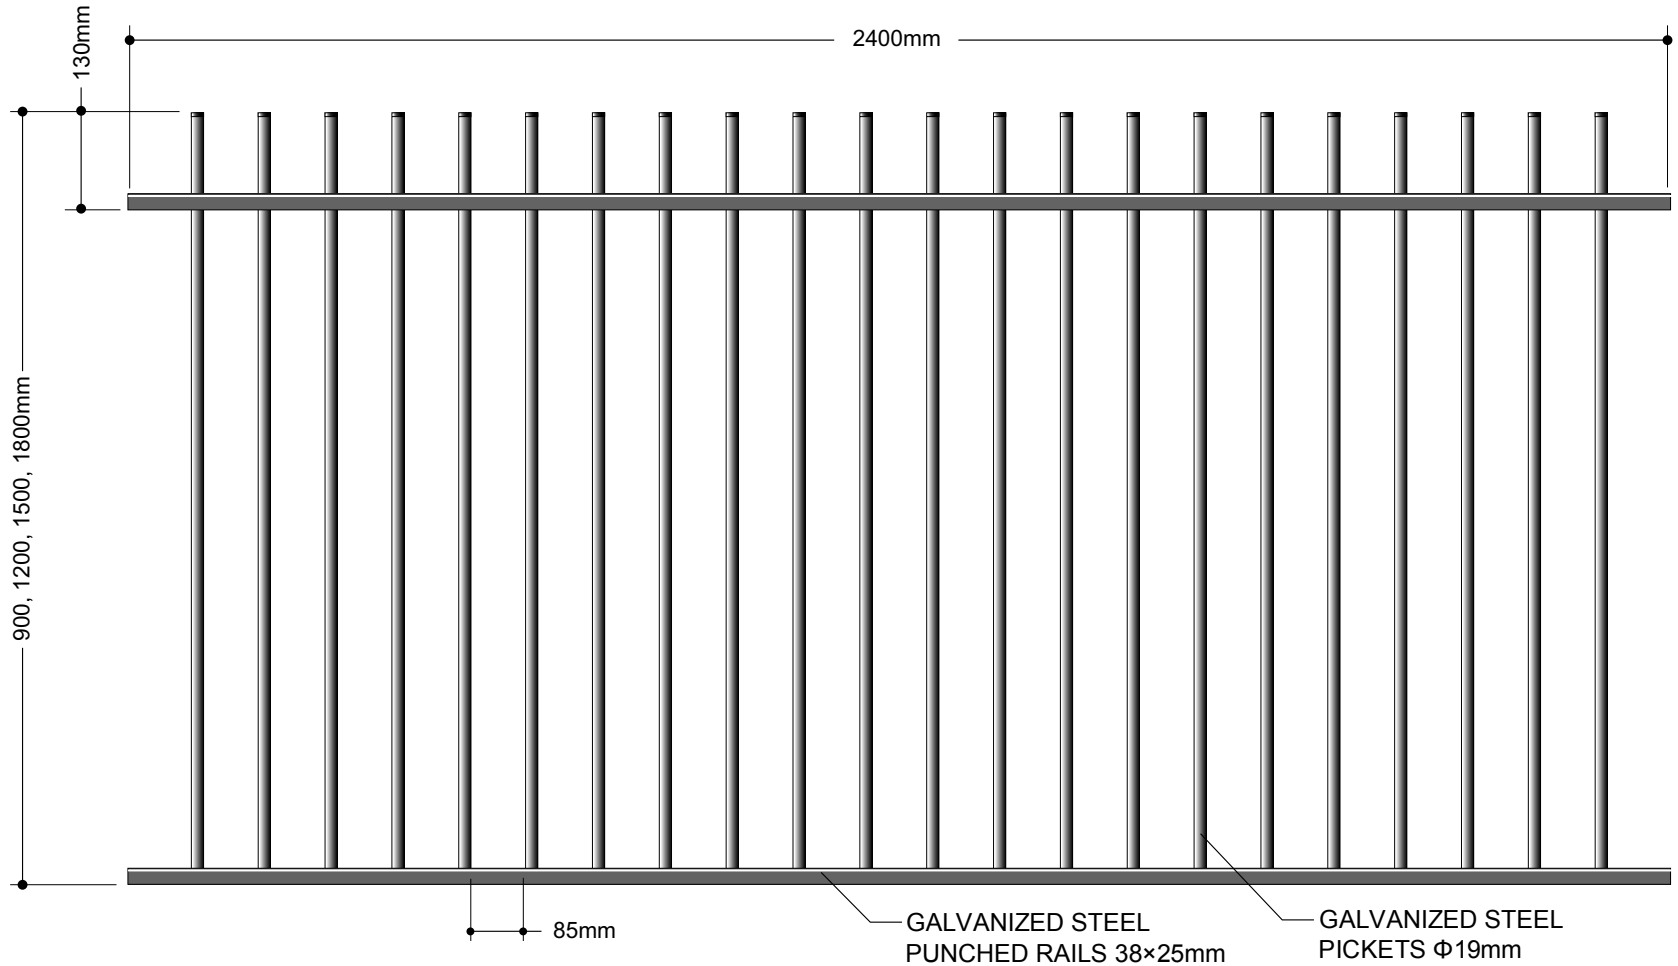

ROD TOP - LIGHT DUTY FENCE PANEL

FENCING & GATE SOLUTIONS

- Chain-link Fabric
- Tubular Panel
- Welded Mesh
- Commercial Colorbond
- Guard Railing
- Timber Bollards
- Pipe Rail
- Gates – Hinged & Sliding
- Gate Automation