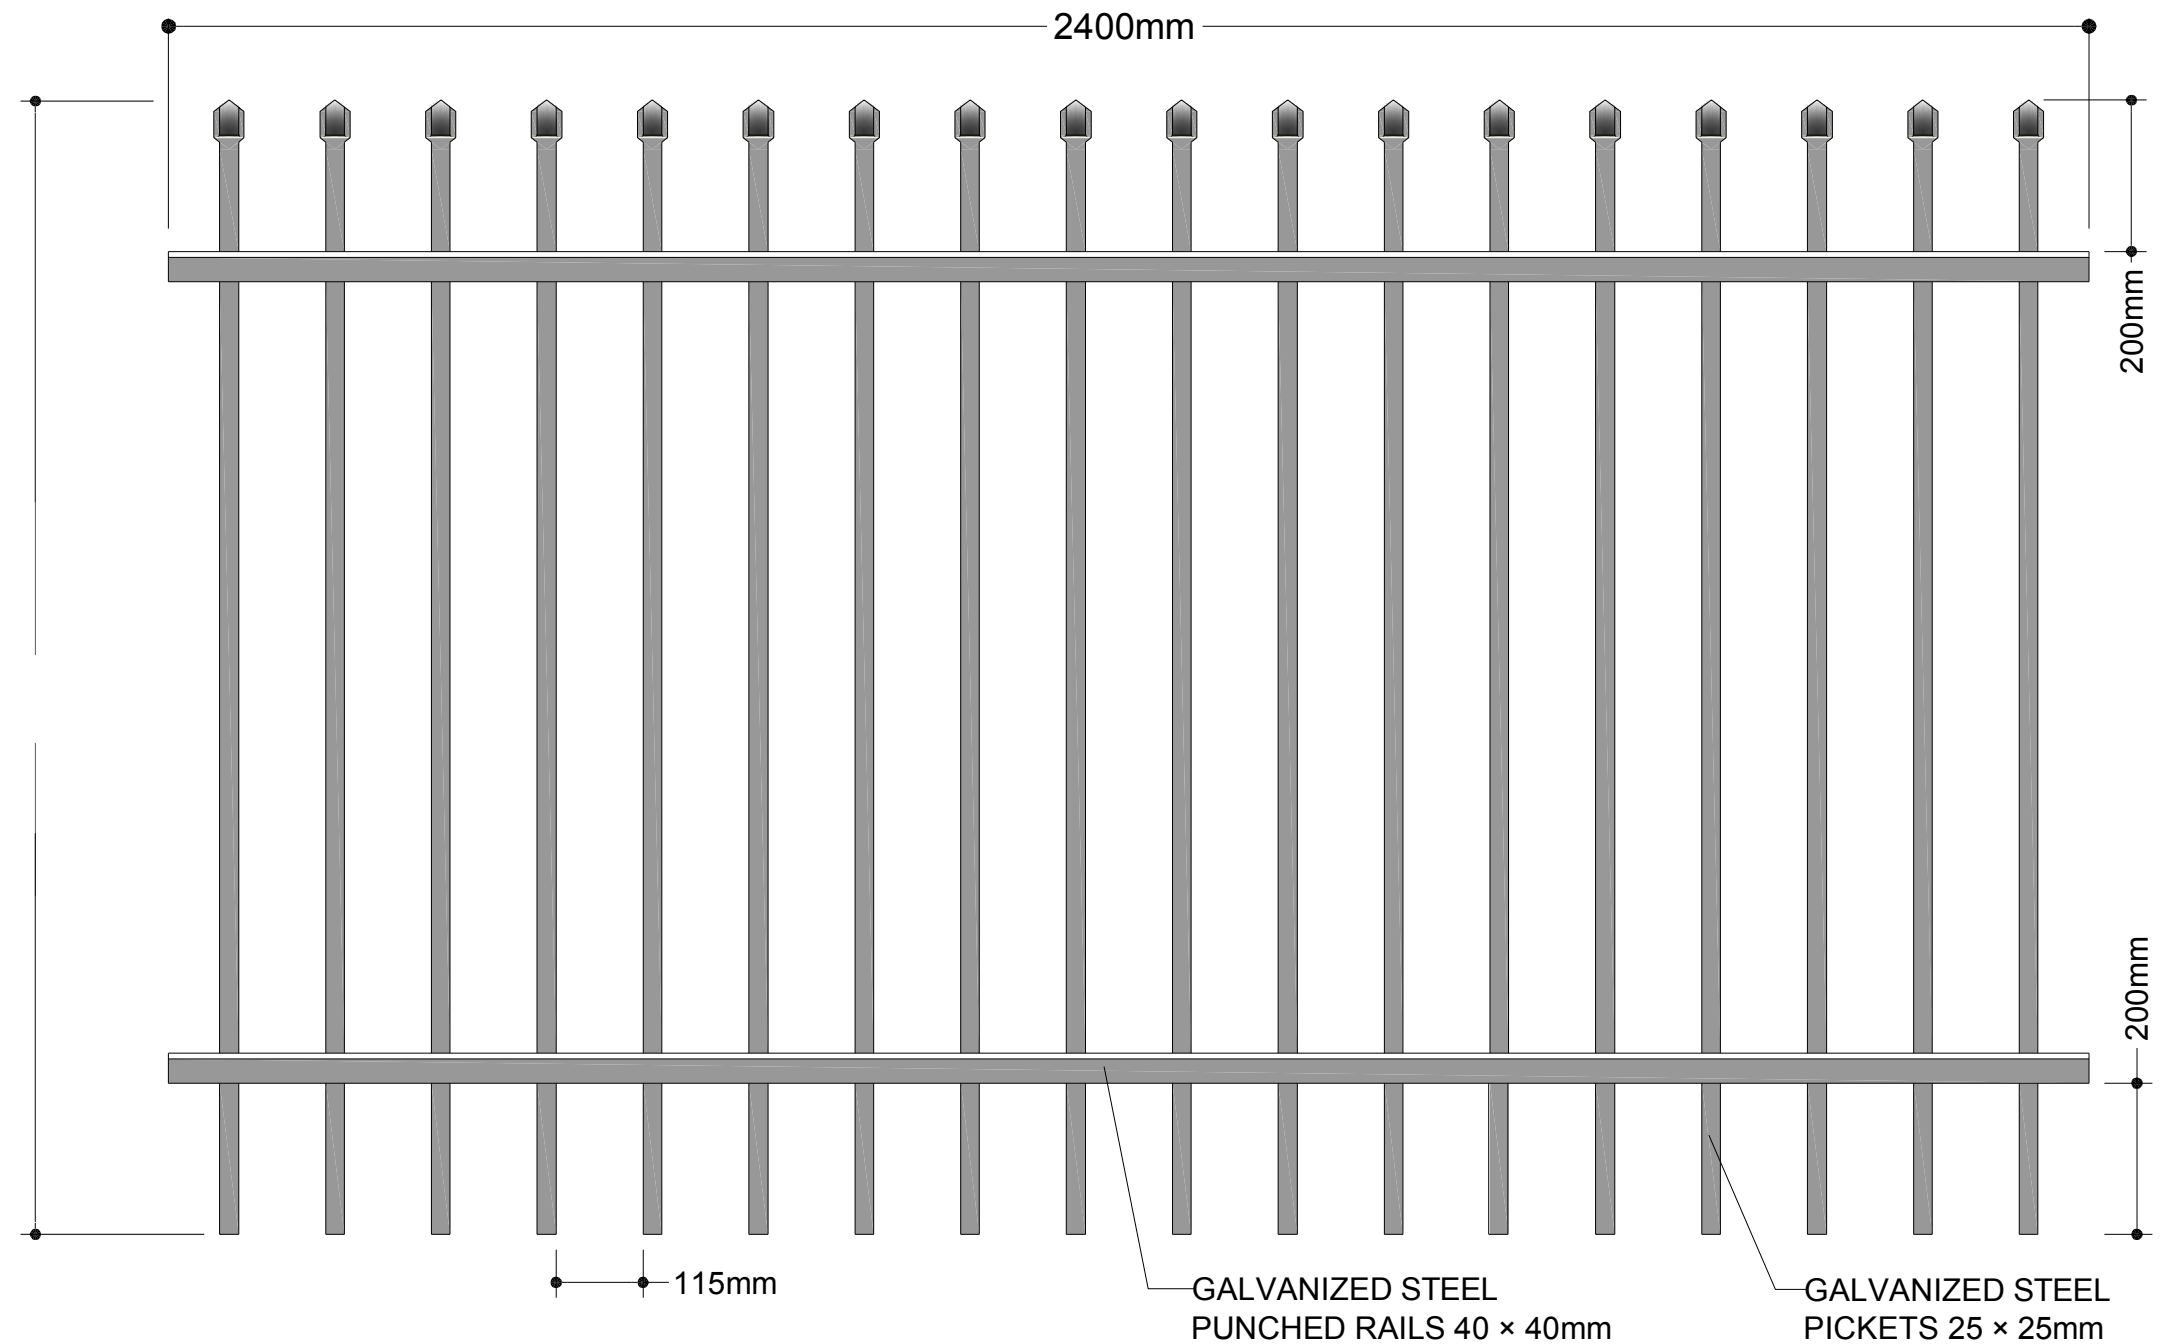

CRIMPED SPEAR TOP - HEAVY DUTY FENCE PANEL

FENCING & GATE SOLUTIONS

- Chain-link Fabric
- Tubular Panel
- Welded Mesh
- Commercial Colorbond
- Guard Railing
- Timber Bollards
- Pipe Rail
- Gates - Hinged & Sliding
- Gate Automation