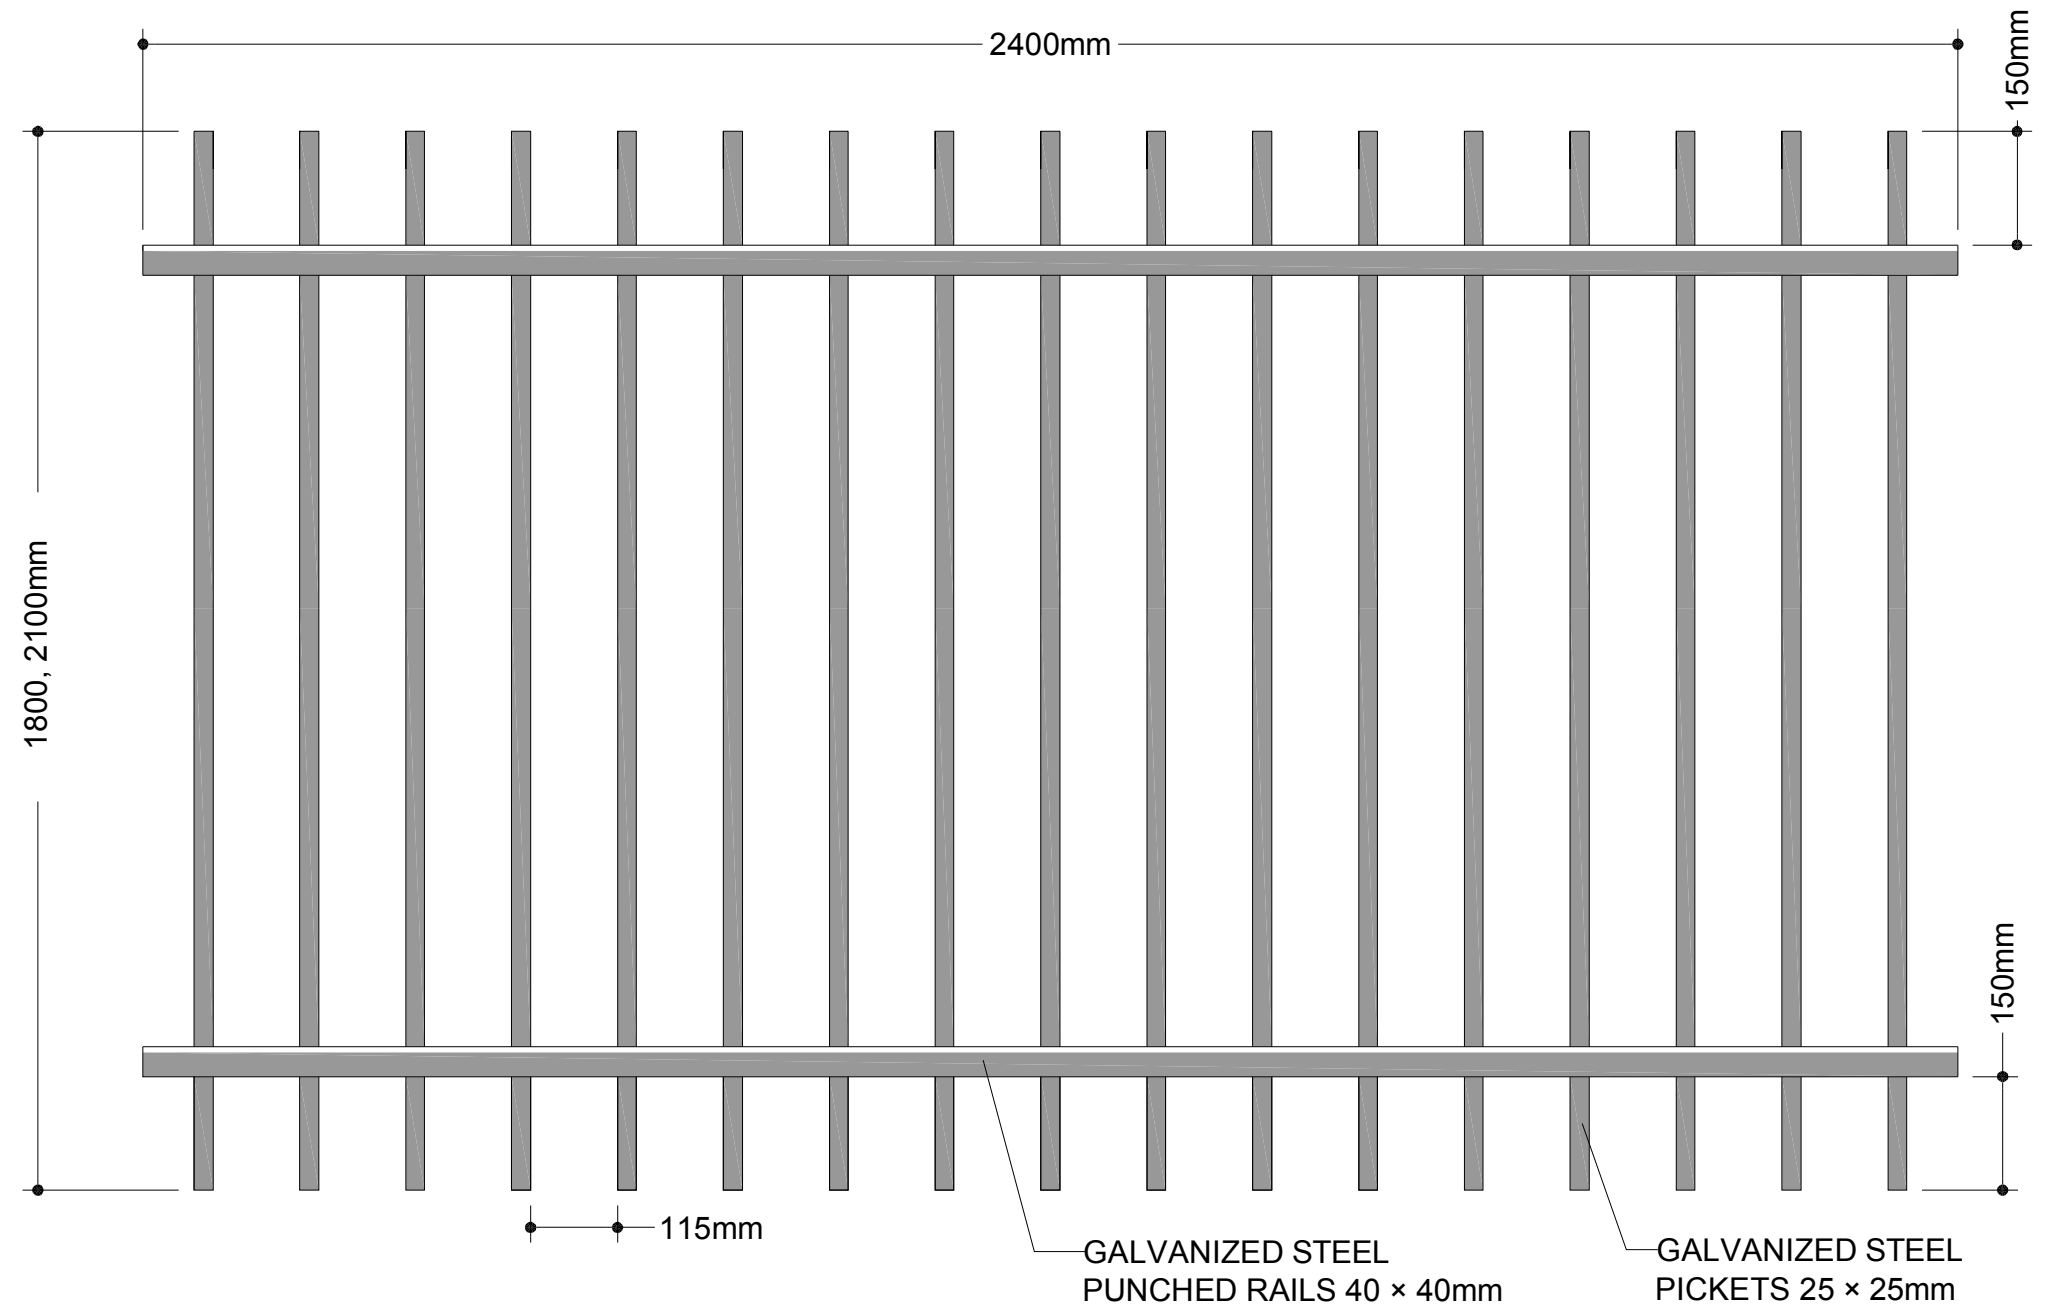

### FENCING & GATE SOLUTIONS

- Chain-link Fabric
- Tubular Panel
- Welded Mesh
- Commercial Colorbond
- Guard Railing
- Timber Bollards
- Pipe Rail
- Gates - Hinged & Sliding
- Gate Automation

## ..... ROD TOP - HEAVY DUTY FENCE PANEL

TOLL FREE 1300 856 833

[www.otterfencing.com.au](http://www.otterfencing.com.au)  
[sales@otterfencing.com.au](mailto:sales@otterfencing.com.au)

© COPYRIGHT OTTER FENCING 2013